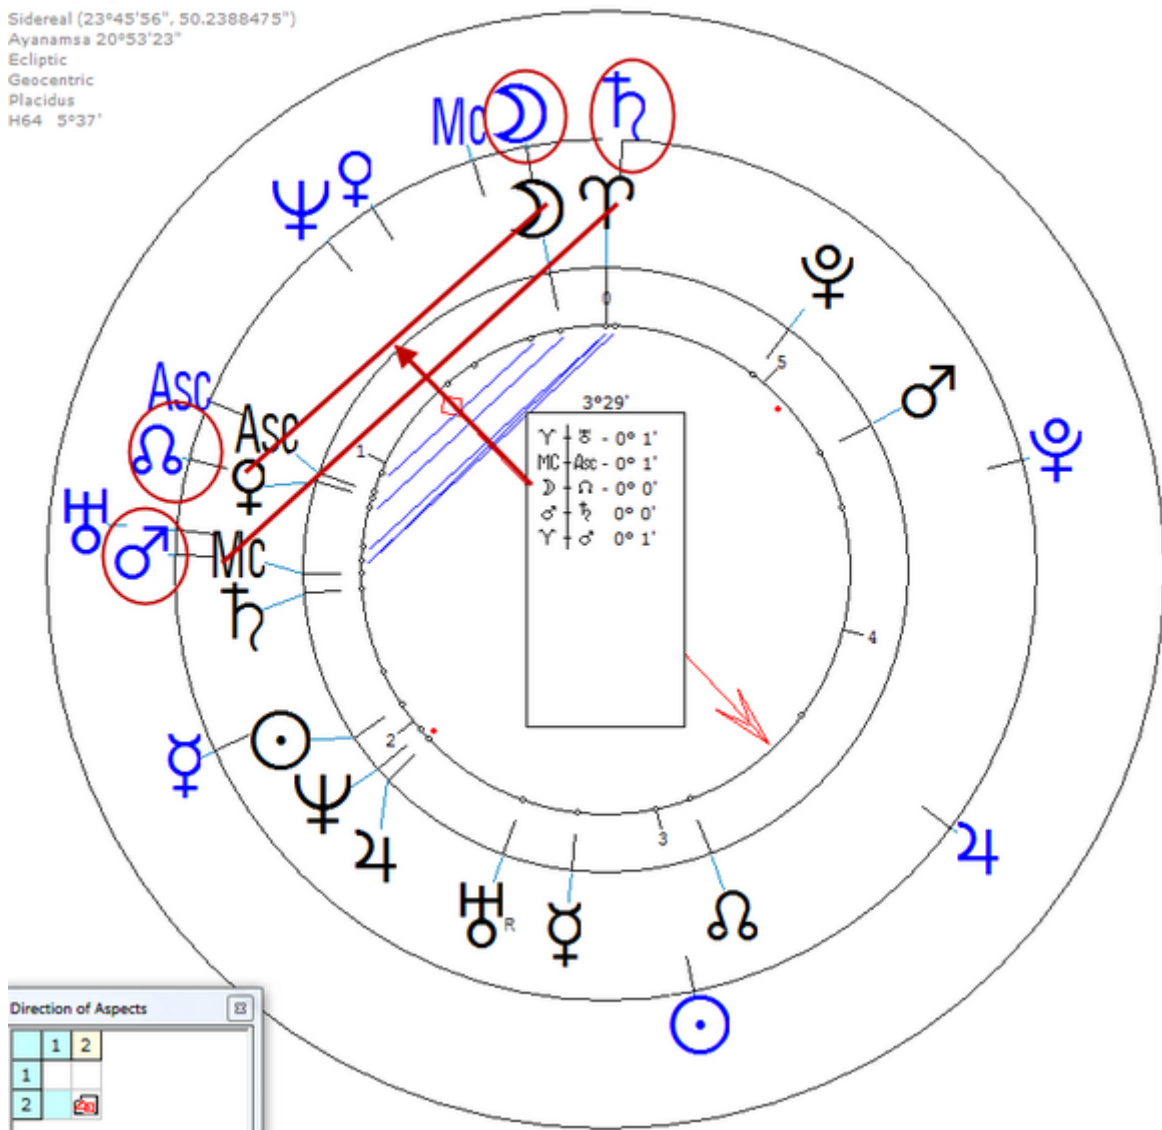

Death by Suicide 20 March 1842 (Shot himself, Age 48)

Progressed Lunar Return (Harmonic 64)

Lunar ♂/♁ = Lunar ☾/♁

**George FitzClarence, 1st Earl of Munster**  
29 January 1794 Wed 7:00 (GMT-0:00:40) 51n30 0w10  
London, England  
Sidereal (23°45'56", 50.2388475")  
Ayanamsa 20°53'23"  
Ecliptic  
Geocentric  
Placidus  
H64 5°37'